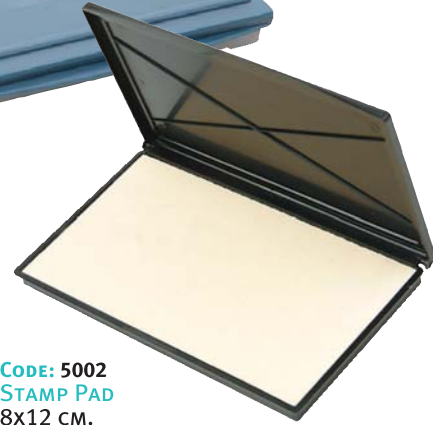

74th
YEARS

NK
NURGÜN
www.nurgun.com

STAMP MANUFACTURING
STAMP PAD

www.factory-genuine.com

▶ STAMP PADS

↑ **CODE: 5001**
STAMP PAD
5X9 CM.

↑ **CODE: 5003**
STAMP PAD
9X16 CM.

↑ **CODE: 5002**
STAMP PAD
8X12 CM.